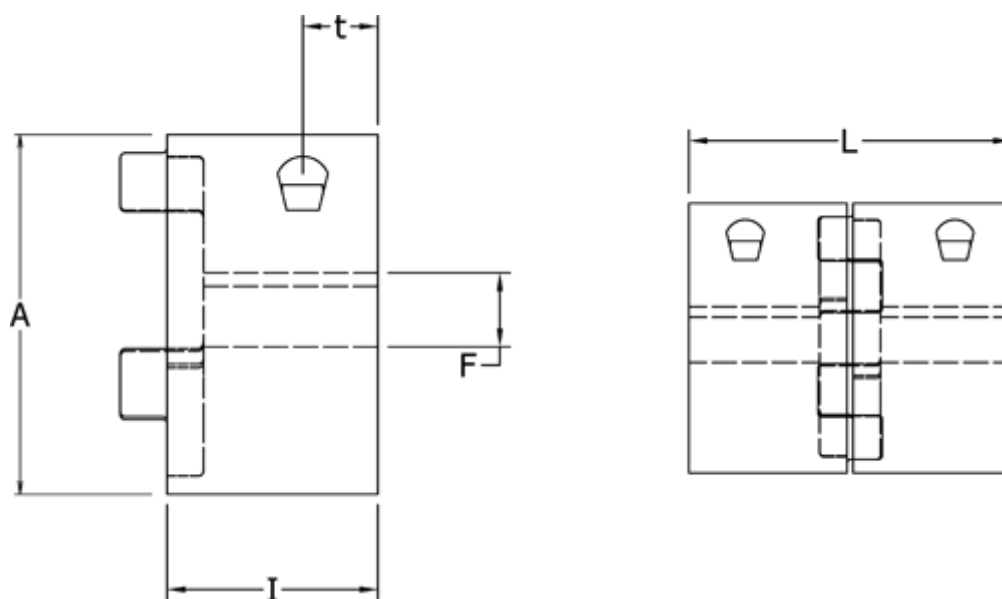

Article number: 3335028M032

Description: Clamping Hub Klonex ES 28/38
ALU Aluminium, Bore 32H7 mm

Measures

A = 65
F = 32
I = 35
L = 90
t = 13.5